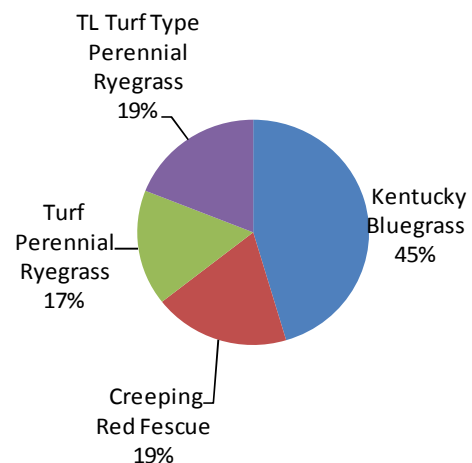

Select Sportsturf Professional Turf Mix

- Coastal or Interior
 - Fine to medium textured
 - For hard-wear areas
- For:*
- Professional turf
 - Playfields and parks

The **Select Sportsturf** seed mixture is a quality turf mixture for playfields, parks, and hard-wear areas with general soils.

This mixture is of fine to medium texture and performs well at a low, medium, or high height of cut.

Select Sportsturf should be seeded at 6-8 pounds per 1,000 square feet, depending on seeding conditions and desired growth density.

Seed Mixture Composition

% By Weight

% By Seed Count

Varieties subject to change, based on availability. In the case of substitutions, equivalent varieties will be used.