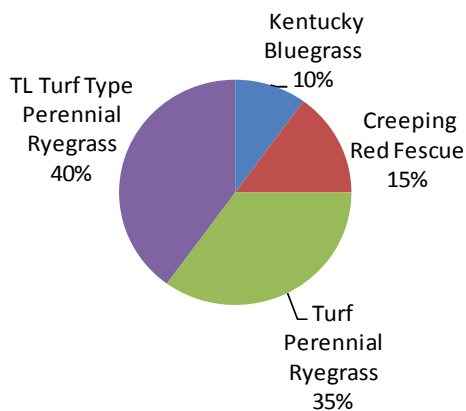

Select Sportsturf Professional Turf Mix

1. Coastal or Interior
   - Fine to medium textured
   - For hard-wear areas
2. *For:*
3. Professional turf
   - Playfields and parks

The **Select Sportsturf** seed mixture is a quality turf mixture for playfields, parks, and hard-wear areas with general soils.

This mixture is of fine to medium texture and performs well at a low, medium, or high height of cut.

Select Sportsturf should be seeded at 6-8 pounds per 1,000 square feet, depending on seeding conditions and desired growth density.

Seed Mixture Composition

% By Weight