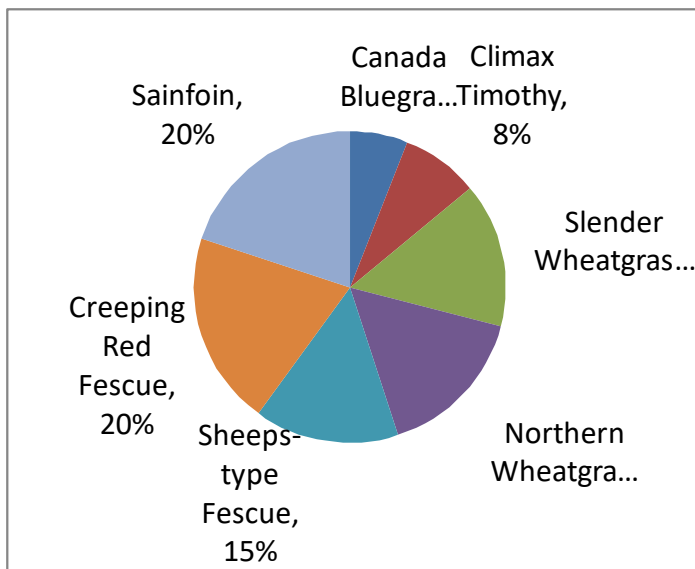

High Elevation Revegetation Mix

- Coastal or Interior
- All purpose
- Adapted to conditions of high elevation

For: • *General revegetation at high elevation*

The **High Elevation Nature** revegetation seed mixture is comprised of species that can tolerate the adverse growing conditions found at higher elevations. The alpine bluegrass, timothy, slender wheatgrass and northern wheatgrass are considered native to Canada and the higher growing elevations. We have combined these natives with the deep rooting sheep fescue, the sod-forming creeping red fescue and the nitrogen-fixating sainfoin to produce the **High Elevation Nature** revegetation blend. This seed mixture can be seeded at elevations of 5000 feet or greater.

High Elevation Nature mixture should be seeded at 25-50 pounds per care, depending on seeding conditions and desired growth density.

Seed Mixture Composition

% By Weight

% By Seed Count