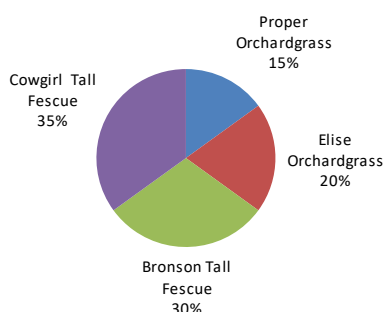

Orchardgrass/Tall Fescue Blend Forage Mix

- Coastal
 - Medium maturing
 - Performs well in both wet and dry conditions
- For:*
- Hay
 - Silage
 - Grazing

Premium Orchardgrass/Tall Fescue Mixture is designed for intensive hay, silage, and grazing situations. This blend contains improved orchardgrass, along with premium tall fescue varieties. The mixture is a medium maturing highly productive forage blend.

This mixture comes in 20 kilogram bags and should be seeded at 30-35 pounds per acre, depending on seeding conditions and desired growth density.

Richardson Seed forage mixtures *do not* contain endophyte-enhanced grasses.

Seed Mixture Composition

% By Weight

% By Seed Count

Varieties subject to change, based on availability. In the case of substitutions, equivalent varieties will be used.