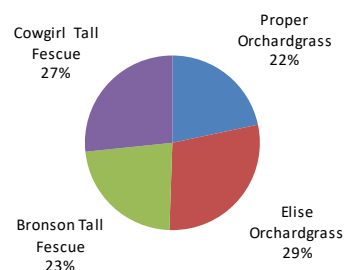

Orchardgrass/Tall Fescue Blend Forage Mix

- Coastal
 - Medium maturing
 - Performs well in both wet and dry conditions
- For:*
- Hay
 - Silage
 - Grazing

Premium Orchardgrass/Tall Fescue Mixture is designed for intensive hay, silage, and grazing situations. This blend contains improved orchardgrass, along with premium tall fescue varieties. The mixture is a medium maturing highly productive forage blend.

This mixture comes in 20 kilogram bags and should be seeded at 30-35 pounds per acre, depending on seeding conditions and desired growth density.

Richardson Seed forage mixtures *do not* contain endophyte-enhanced grasses.

Seed Mixture Composition

% By Weight

% By Seed Count

Varieties subject to change, based on availability. In the case of substitutions, equivalent varieties will be used.