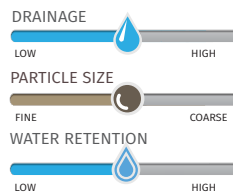

Sun Gro® Perlite-Free Plug Mix RESILIENCE®

Professional propagation mix designed for growers who require a perlite-free plug and propagation mix with similar performance and characteristics to Redi-Earth Plug Mix.

Contains: Canadian Sphagnum Peat Moss, RESILIENCE®