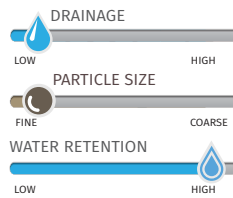

It's *already* in the mix™

Customer Care 1 800 PEAT MOSS

Sun Gro Propagation Professional Mixes

Designed to enhance root development in propagation of ornamental and vegetable transplants. Also available in natural & organic, OMRI Listed®, for organic growing.

Sunshine Mix #5

Contains: Fine Canadian Sphagnum Peat Moss, Fine Perlite, Dolomite Lime, Long-lasting Wetting Agent, RESILIENCE®

Available sizes:
SunTower 110 cu ft (1/pallet), loosefill totes (2/pallet), Big Shot 55 cu ft (2/pallet), 3.8 cu ft (30/pallet), 2.8 cu ft loosefill (51-54/pallet)