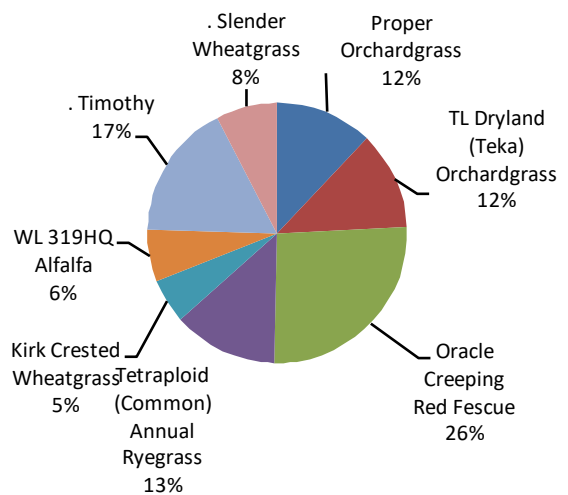

# Southern Interior Dryland Forage Mix

- Interior
  - Prefers dry conditions
  - Good general purpose dryland blend
- For:*
- Hay
  - Silage
  - Grazing

**Southern Interior Dryland** is designed for non-irrigated pasture or hay regions of the southern BC Interior. The species in this mixture have been selected to create a drought-tolerant blend. Annual ryegrass is present at just the right amount to be a short term nurse crop for the rest of the mixture.

This mixture comes in 20 kilogram bags and should be seeded at 25-30 pounds per acre, depending on seeding conditions and desired growth density.

**\*Richardson Seed forage mixtures *do not* contain endophyte-enhanced grasses.**

## Seed Mixture Composition

**% By Weight**

**% By Seed Count**

Varieties subject to change, based on availability. In the case of substitutions, equivalent varieties will be used.