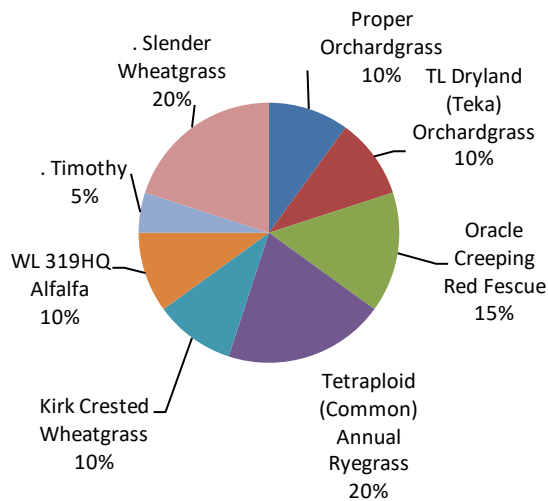

# Southern Interior Dryland Forage Mix

- Interior
  - Prefers dry conditions
  - Good general purpose dryland blend
- For:*
- Hay
  - Silage
  - Grazing

**Southern Interior Dryland** is designed for non-irrigated pasture or hay regions of the southern BC Interior. The species in this mixture have been selected to create a drought-tolerant blend. Annual ryegrass is present at just the right amount to be a short term nurse crop for the rest of the mixture.

This mixture comes in 20 kilogram bags and should be seeded at 25-30 pounds per acre, depending on seeding conditions and desired growth density.

**\*Richardson Seed forage mixtures *do not* contain endophyte-enhanced grasses.**

## Seed Mixture Composition

**% By Weight**

**% By Seed Count**

Varieties subject to change, based on availability. In the case of substitutions, equivalent varieties will be used.