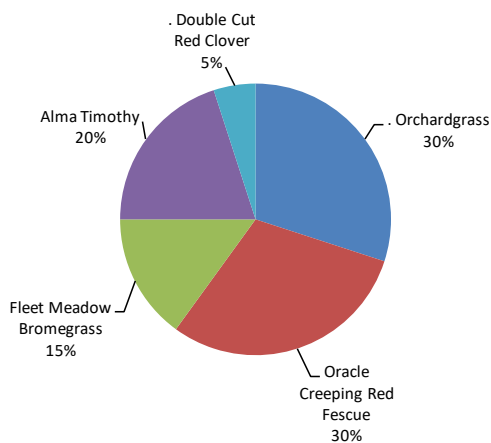

Southern Interior Irrigated Forage Mix

1. Interior
   - Prefers irrigated conditions
   - Good general purpose irrigated blend
2. *For:*
3. Hay
   - Silage
   - Grazing

Southern Interior Irrigated is designed for irrigated pasture, silage, or hay regions of the warmer southern BC Interior. Although designed for irrigated regions, this blend requires well-drained soils. The combination of timothy, orchardgrass and smooth brome grass makes this a high yielding forage blend. The addition of creeping red fescue and red clover helps make this blend adaptable to grazing as well as silage and hay production.

This mixture comes in 20 kilogram bags and should be seeded at 25-30 pounds per acre, depending on seeding conditions and desired growth density.

*Richardson Seed forage mixtures *do not* contain endophyte-enhanced grasses.

Seed Mixture Composition

% By Weight