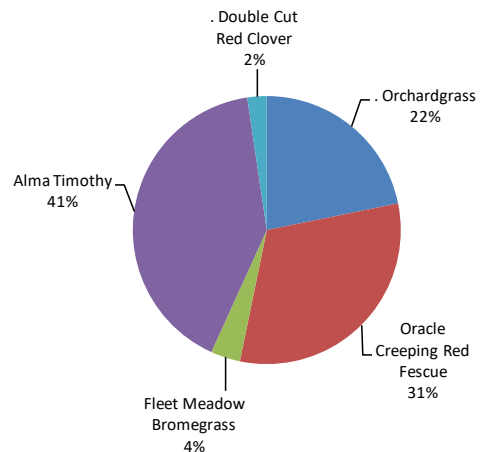

Southern Interior Irrigated Forage Mix

- Interior
 - Prefers irrigated conditions
 - Good general purpose irrigated blend
- For:*
- Hay
 - Silage
 - Grazing

Southern Interior Irrigated is designed for irrigated pasture, silage, or hay regions of the warmer southern BC Interior. Although designed for irrigated regions, this blend requires well-drained soils. The combination of timothy, orchardgrass and smooth brome grass makes this a high yielding forage blend. The addition of creeping red fescue and red clover helps make this blend adaptable to grazing as well as silage and hay production.

This mixture comes in 20 kilogram bags and should be seeded at 25-30 pounds per acre, depending on seeding conditions and desired growth density.

*Richardson Seed forage mixtures *do not* contain endophyte-enhanced grasses.

Seed Mixture Composition

% By Weight

% By Seed Count

Varieties subject to change, based on availability. In the case of substitutions, equivalent varieties will be used.