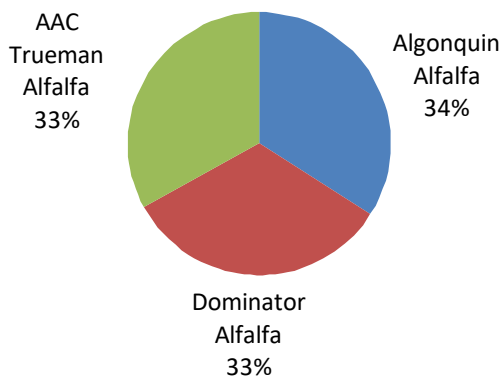

Triple Alfalfa Forage Mix

- Interior
- Well adapted to most Interior conditions
- Very strong multi-purpose alfalfa blend

For: • Hay

Triple Alfalfa Forage Seed Mixture is comprised of three improved alfalfa varieties/types.

This mixture comes in 20 kilogram bags and should be seeded at 18-20 pounds per acre, depending on seeding conditions and desired growth density.

Seed Mixture Composition

% By Weight

% By Seed Count

Varieties subject to change, based on availability. In the case of substitutions, equivalent varieties will be used.