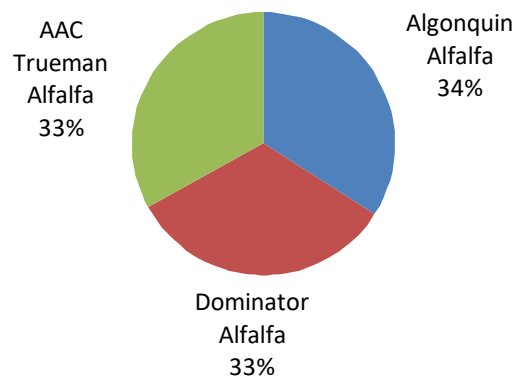

Triple Alfalfa Forage Mix

- Interior
- Well adapted to most Interior conditions
- Very strong multi-purpose alfalfa blend

For: • Hay

Triple Alfalfa Forage Seed Mixture is comprised of three improved alfalfa varieties/types.

This mixture comes in 20 kilogram bags and should be seeded at 18-20 pounds per acre, depending on seeding conditions and desired growth density.

Seed Mixture Composition

% By Weight

% By Seed Count

Varieties subject to change, based on availability. In the case of substitutions, equivalent varieties will be used.